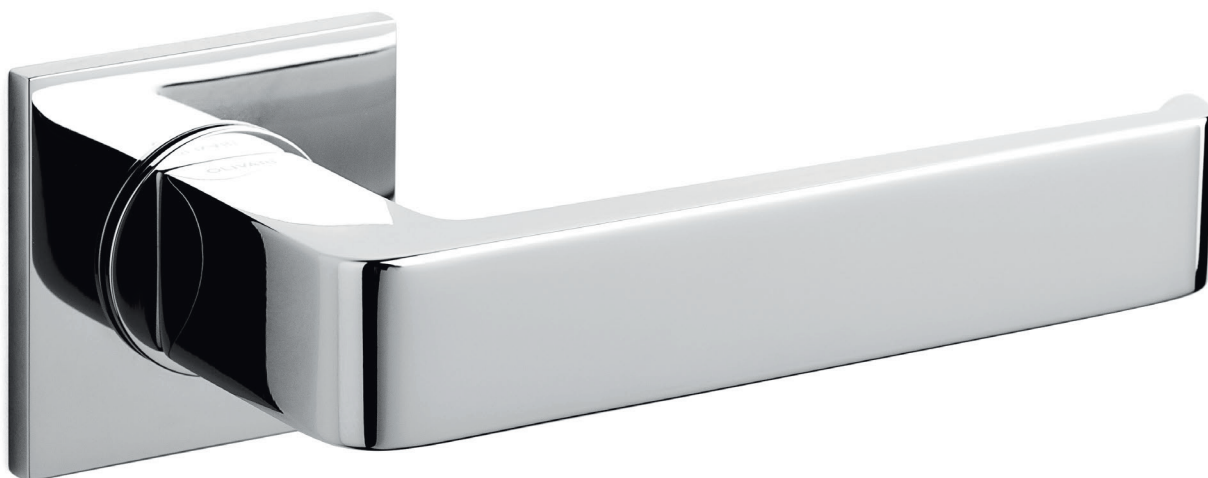

Milano

Antonio Citterio 2019

M259B

rosetta bassa/low rosette

C259

K259B

ottone/brass

CR cromo lucido/bright chrome

IS superinox satinato/superstainlesssteel satin

CO cromo satinato/satin chrome

DS superbronzo satinato/superbronze satin

US superantracite sat./superanthracite satin

Milano Q

Antonio Citterio 2019

M260B

rosetta bassa/low rosette

C260

K260B

ottone/brass

CR cromo lucido/bright chrome

IS superinox satinato/superstainlesssteel satin

CO cromo satinato/satin chrome

DS superbronzo satinato/superbronze satin

US superantracite sat./superanthracite satin